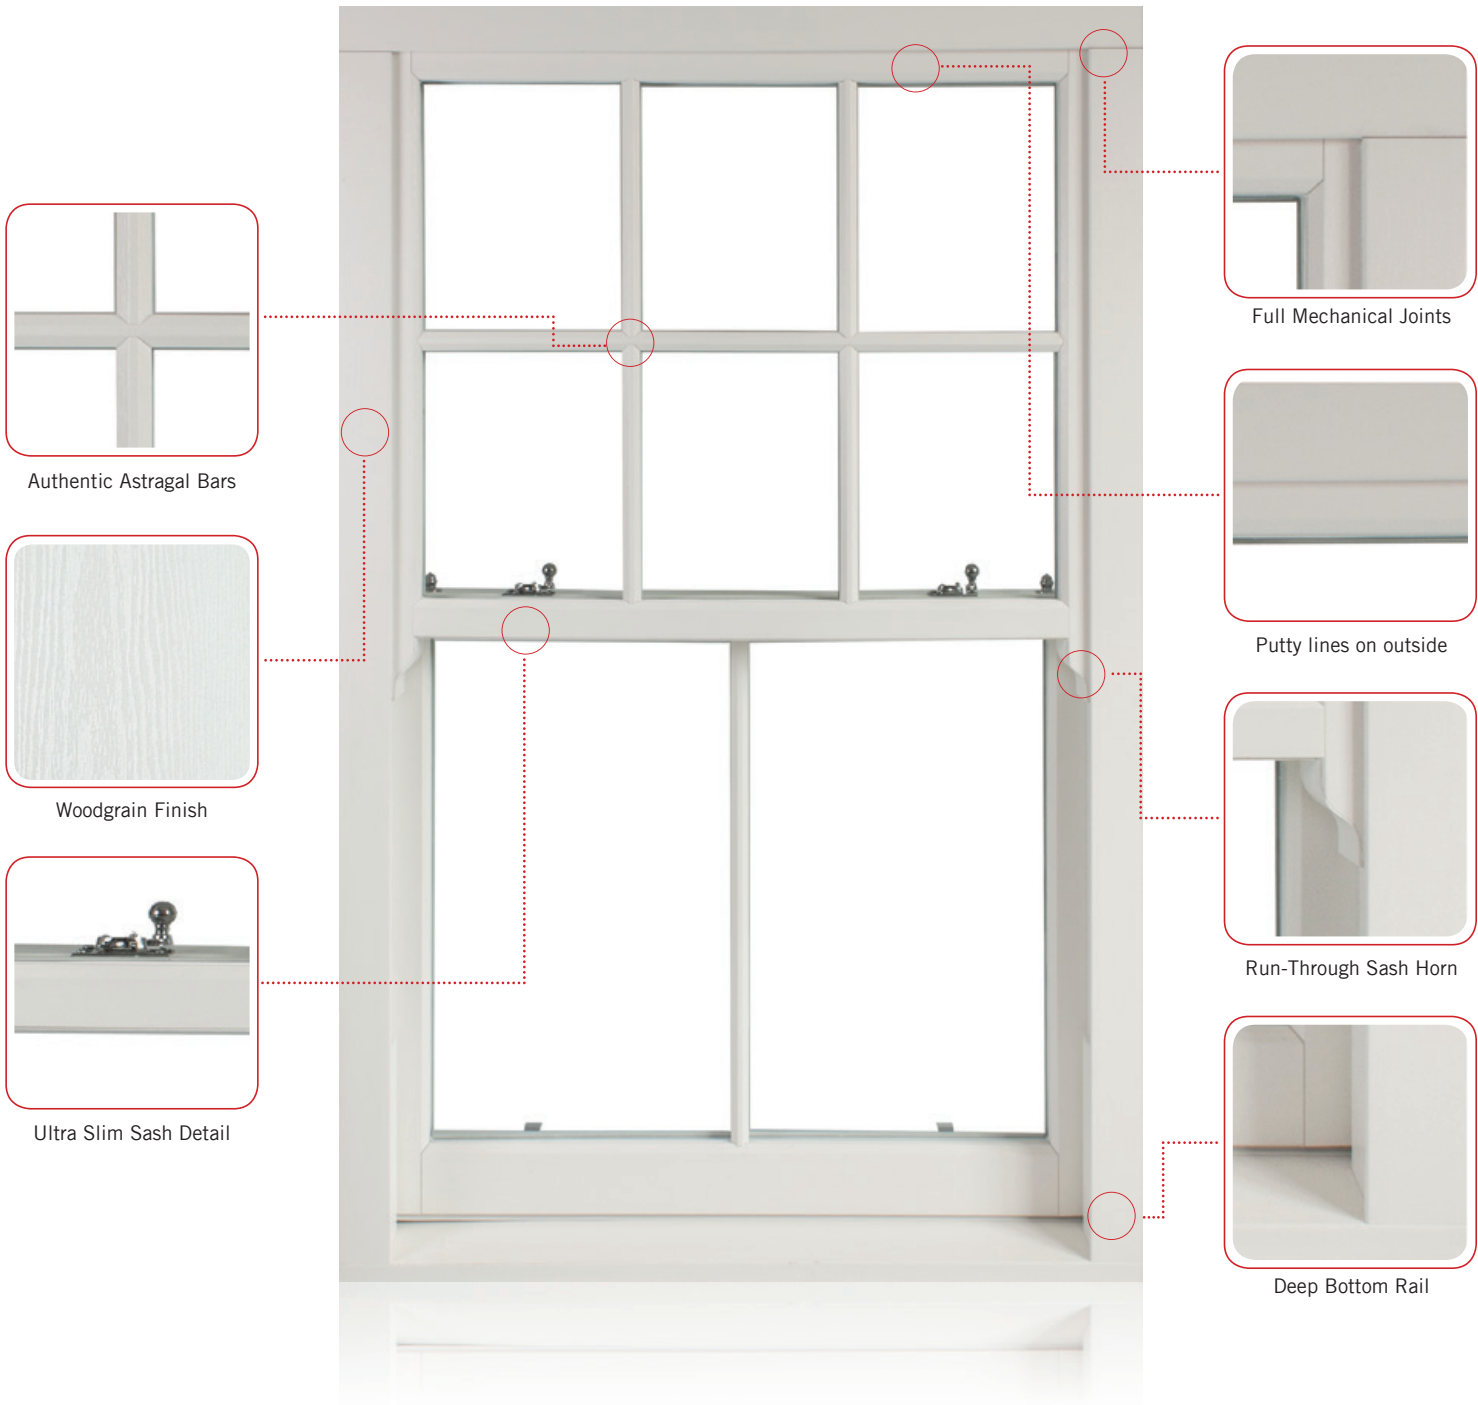

Ultimate Rose is available in a range of colours, textures and finishes

Foil Colours

Other finishes available upon request